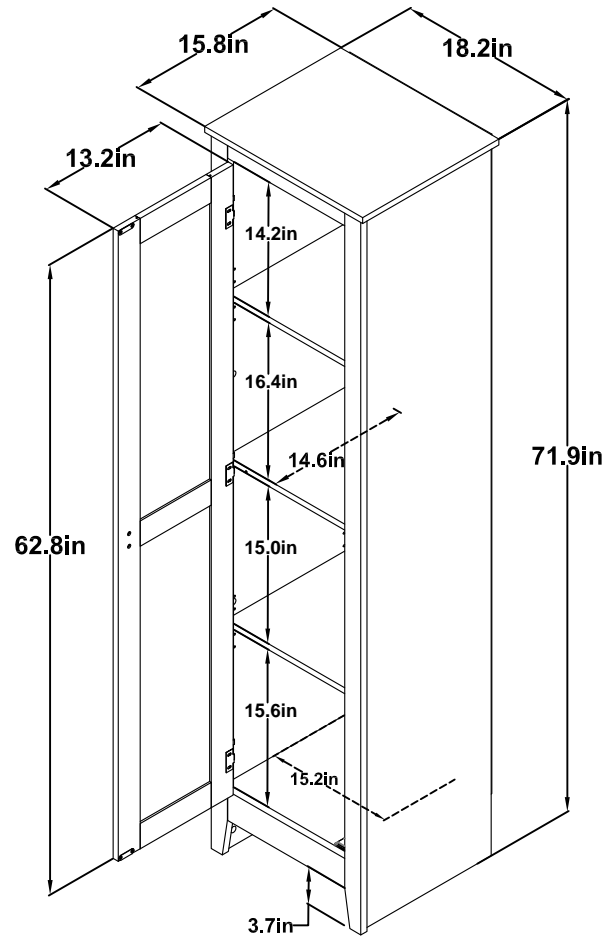

7531xxxCOM - 1 Door Storage Cabinet

Wood Breakdown:
PB 69%, MDF 30%.
Total storage: 7.8 cubic feet

Overall Product Size:
18.2" W x 15.8" D x 71.9" H
46.2cm W x 40.1cm D x 182.7cm H

Maximum Weight Capacities
Unit Weight: 66.4 lbs. (30.1 kg)