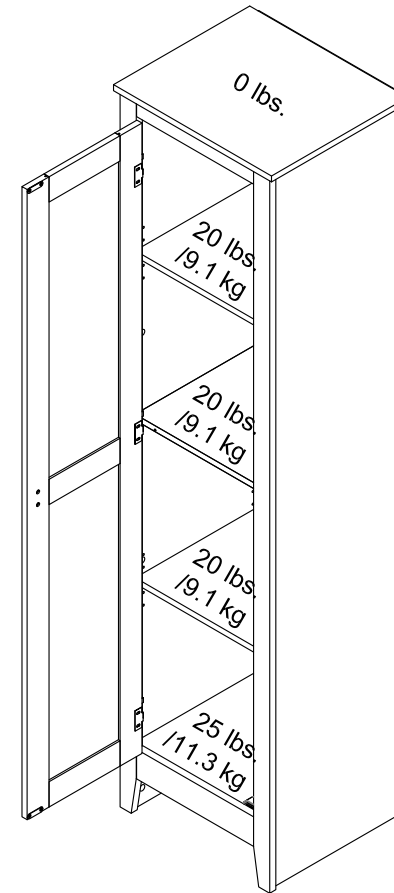

7531xxxCOM - 1 Door Storage Cabinet

Wood Breakdown:
PB 69%, MDF 30%.
Total storage: 7.8 cubic feet

Overall Product Size:
18.2" W x 15.8" D x 71.9" H
46.2cm W x 40.1cm D x 182.7cm H

Maximum Weight Capacities
Unit Weight: 66.4 lbs. (30.1 kg)